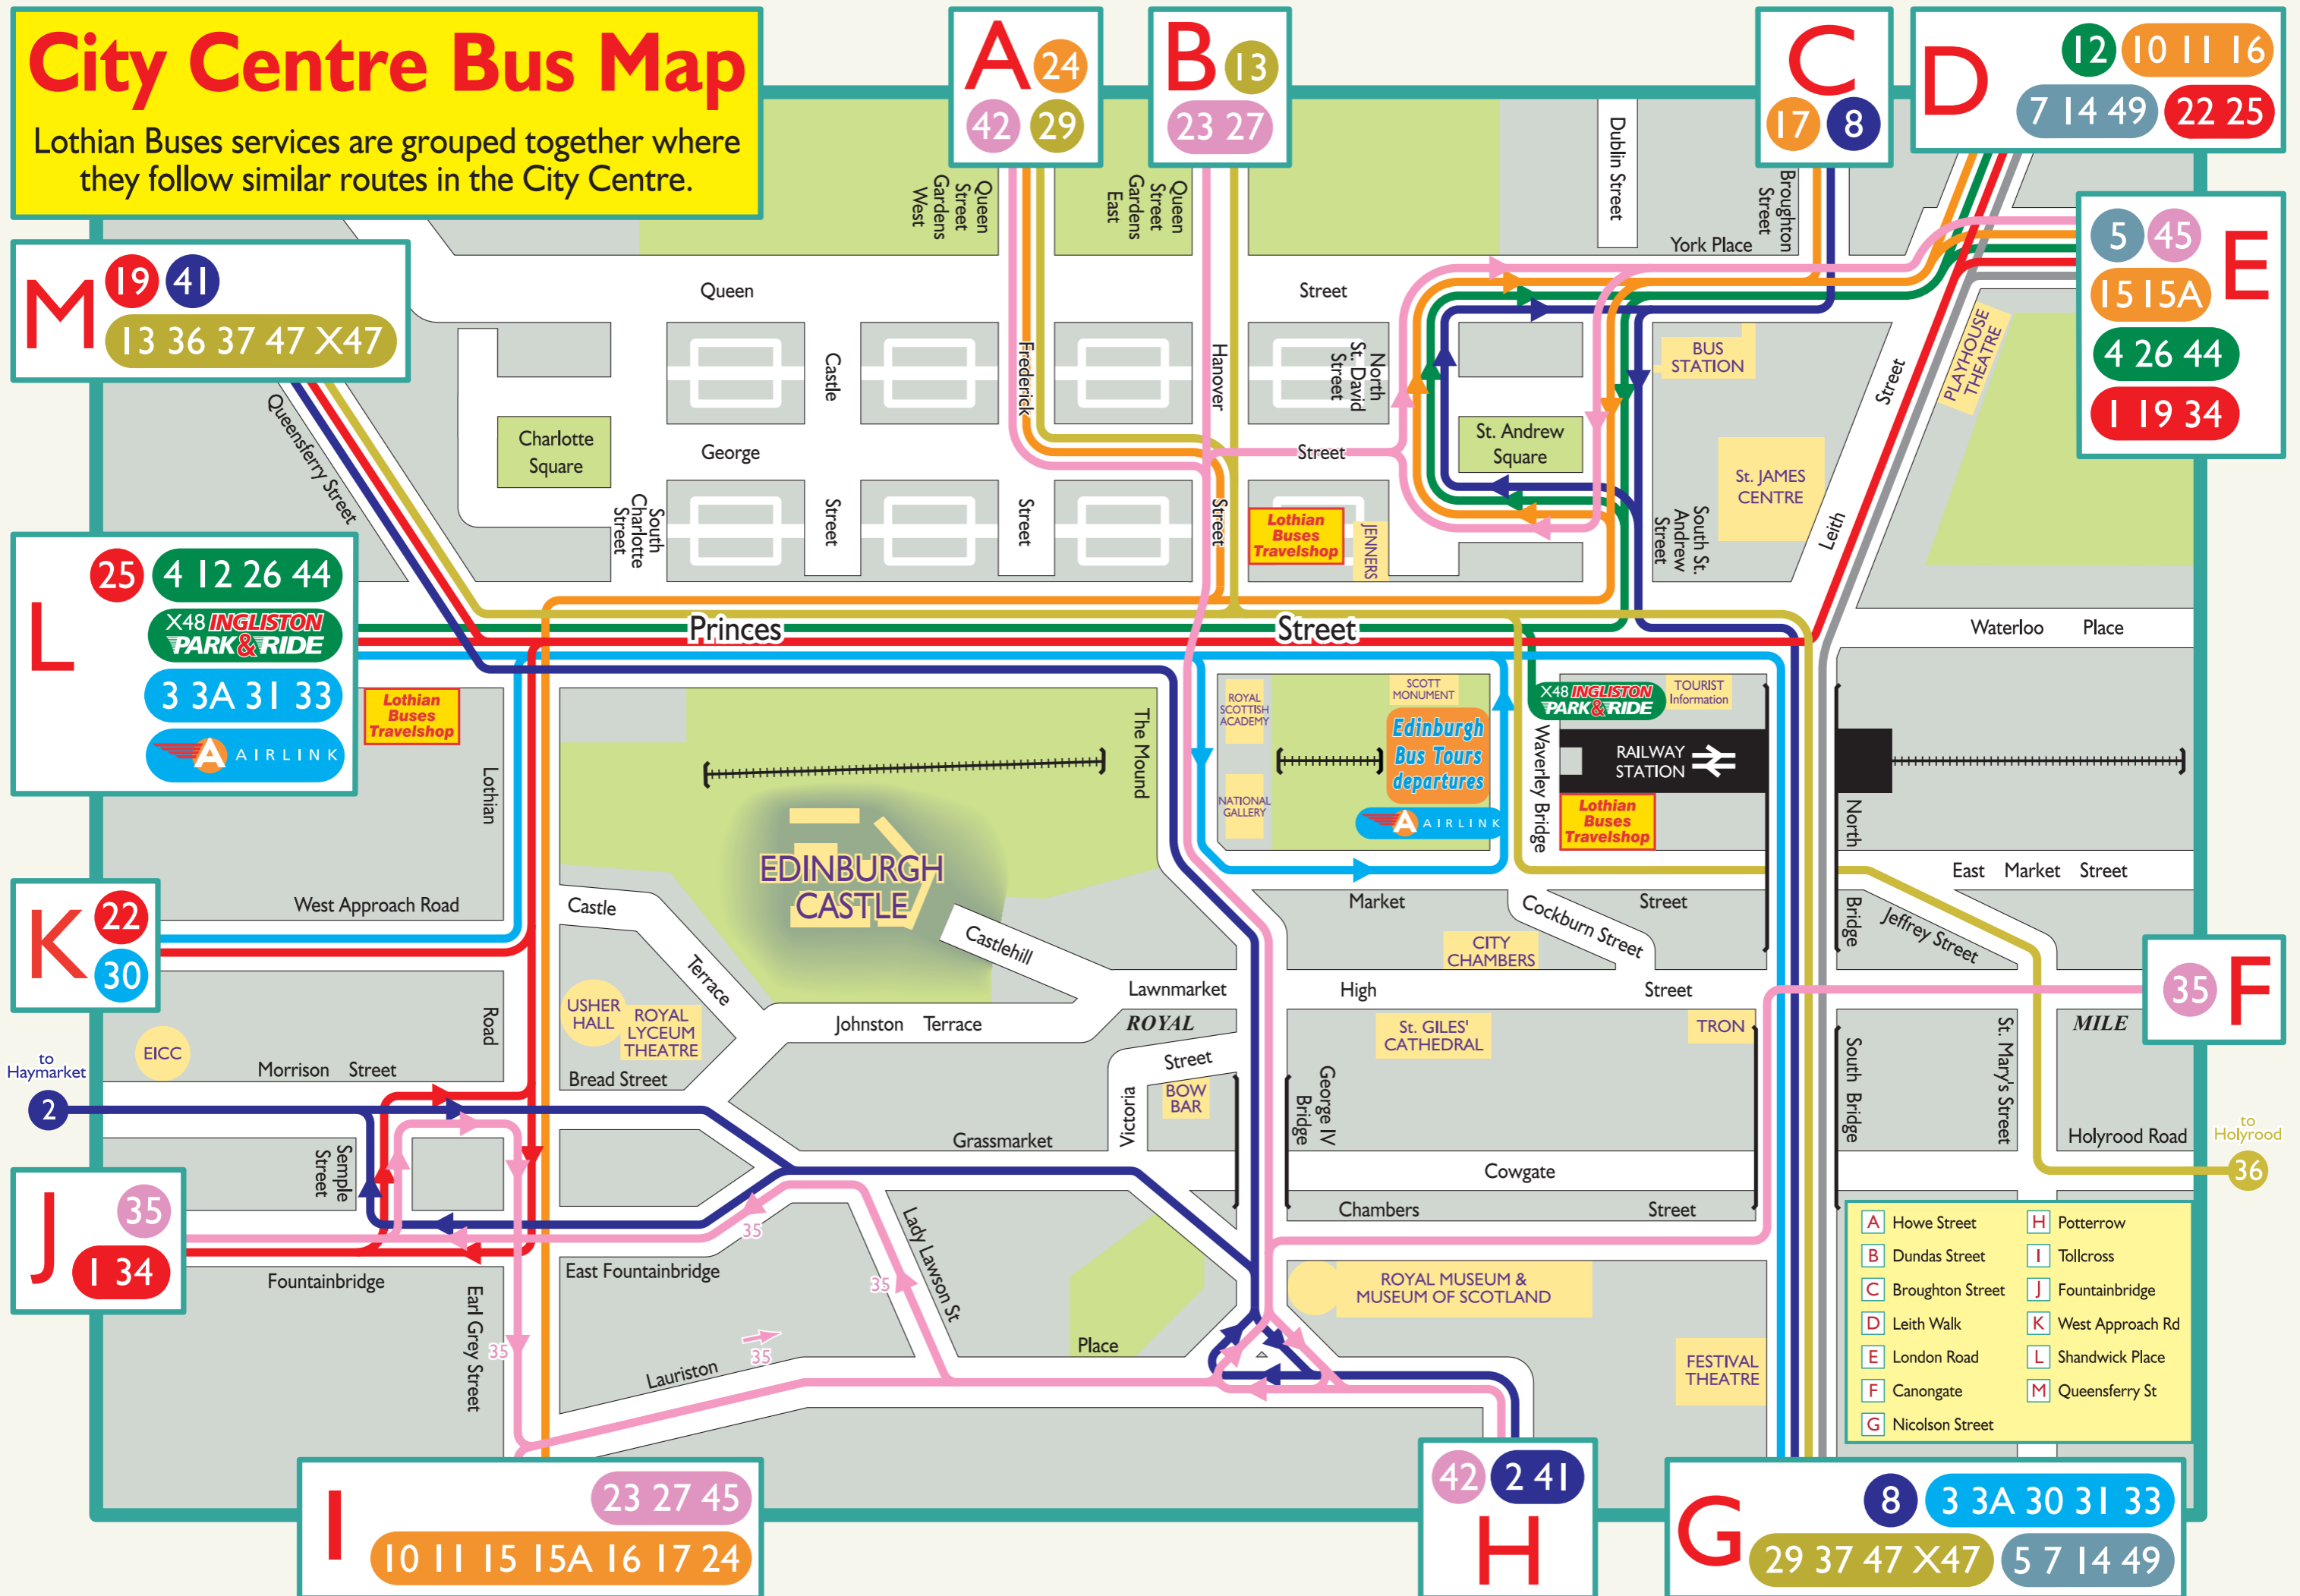

**Key to City Centre Map**

A	Howe Street	H	Potterrow
B	Dundas Street	I	Tollcross
C	Broughton Street	J	Fountainbridge
D	Leith Walk	K	West Approach Rd
E	London Road	L	Shandwick Place
F	Canongate	M	Queensferry St
G	Nicolson Street		

For routes in City Centre see over

**Express Buses**  
these buses run Monday to Friday at peak times only

- X12 Leith Links – City Centre – Gogarburn
- X25 City Centre – Sighthill – Riccarton
- X26 Seton Sands – City Centre – Edinburgh Park
- X31 Bonnyrigg – The Murrays – City Centre

# City Centre Bus Map

Lothian Buses services are grouped together where they follow similar routes in the City Centre.

**A** 24  
42 29

**B** 13  
23 27

**C** 17 8

**D** 12 10 11 16  
7 14 49 22 25

**M** 19 41  
13 36 37 47 X47

**E** 5 45  
15 15A  
4 26 44  
1 19 34

**L** 25 4 12 26 44  
X48 INGLISTON PARK & RIDE  
3 3A 31 33  
AIRLINK

**K** 22 30

**F** 35

**J** 35  
1 34

<b>A</b> Howe Street	<b>H</b> Potterrow
<b>B</b> Dundas Street	<b>I</b> Tollcross
<b>C</b> Broughton Street	<b>J</b> Fountainbridge
<b>D</b> Leith Walk	<b>K</b> West Approach Rd
<b>E</b> London Road	<b>L</b> Shandwick Place
<b>F</b> Canongate	<b>M</b> Queensferry St
<b>G</b> Nicolson Street	